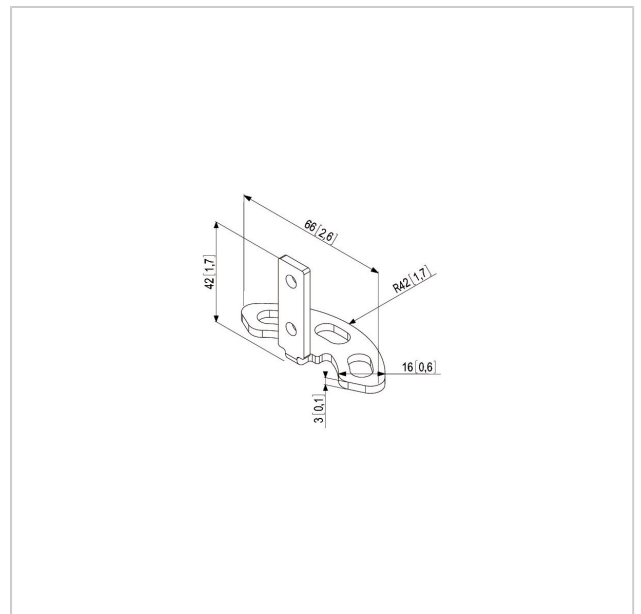

PFA 9101 Floor plate for PUC 23xx

Article number (SKU)
Colour

7295044
Black

The PFA 9101 floor plate is a part of the modular Connect-it system with which you can create your own floor/ceiling solution for small- to medium-sized displays.

PFA 9101 Floor plate for PUC 23xx

www.vogels.com

VOGEL'S HOLDING BV 2019 (c) All rights reserved.
Subject to printing errors, technical and price amendments.
Date: 2019-05-14

Specifications

Product type number	PFA 9101
Article number (SKU)	7295044
Colour	Black
EAN single box	8712285318269
Guarantee	5 years