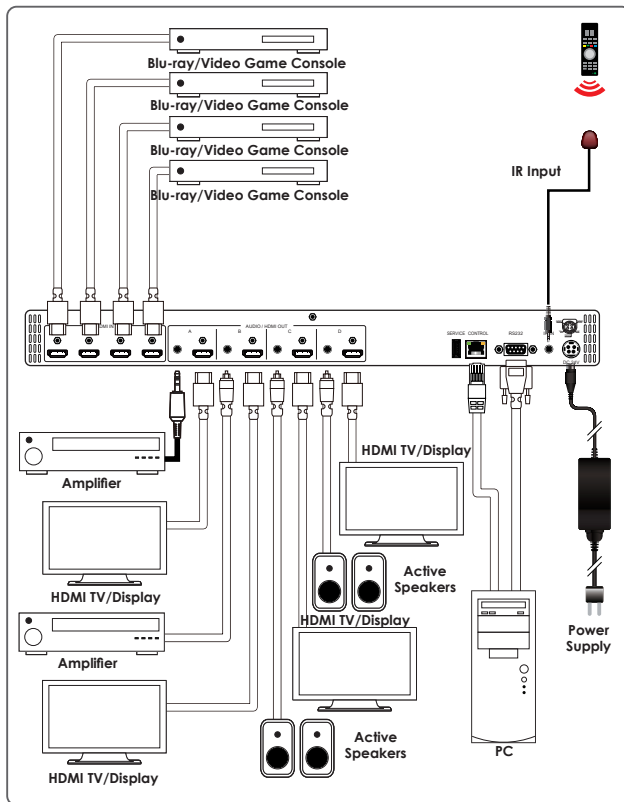

CPLUS-V4H4HPA

UHD+ 4x4 Matrix with Audio Output

This 4K UHD 4 by 4 Matrix provides the ability to connect up to four 4K UHD HDMI sources to up to four 4K UHD HDMI displays and freely switch between them. This unit comes with full support for 18Gbps (600MHz) resolutions up to, and including 4K@60Hz (4:4:4, 8-bit) as well as support for 16-bit Deep Color, HDR (High Dynamic Range), HD audio and other features defined by the HDMI 2.0 specification. With a comprehensive EDID management feature that includes the ability to select between built in default EDID, EDID copied from connected sink devices, as well as a configurable EDID, this matrix can solve many interconnectivity problems. The built in OSD has the ability to display user editable general information text so each output can display up to 2 lines of customized text on top of the video source in the color of your choice. This unit provides an intuitive set of front panel controls with an OSD as well as RS-232, telnet, WebGUI, and IR remote control options.

PANELS

DIAGRAM

FEATURES

- HDMI input and output with 18Gbps (600MHz) 4K UHD support
- DVI 1.0 compliant with the use of an HDMI-DVI adaptor
- Supports HD resolutions up to 3840x2160@60 Hz (YUV 4:4:4, 8-bit) & 4096x2160@60 Hz (YUV 4:4:4, 8-bit)
- Supports 16-bit Deep Color up to 1080p60
- Supports pass-through of LPCM 7.1, bitstream and HD bitstream audio formats
- Supports six internal EDIDs, four external EDIDs copied from connected devices, and four user provided EDIDs
- OSD with user customizable information text
- Intuitive control interface including telnet, WebGUI, OSD, IR remote and RS-232
- Easy firmware update via USB thumb drive in field

SPECIFICATIONS

Interfaces

Input Port	4 HDMI
Output Port	4 HDMI 4 Stereo Audio (3.5mm)
Service Port	1 USB
Control Port	1 Control 1 RS-232

Video

HDMI Compliance	HDMI 2.0 (DVI 1.0)
HDCP Compliance	2.2
Input Signal Types	4K@60 8-bit YUV 4:4:4, HDR 10
Output Signal Types	4K@60 8-bit YUV 4:4:4, HDR 10