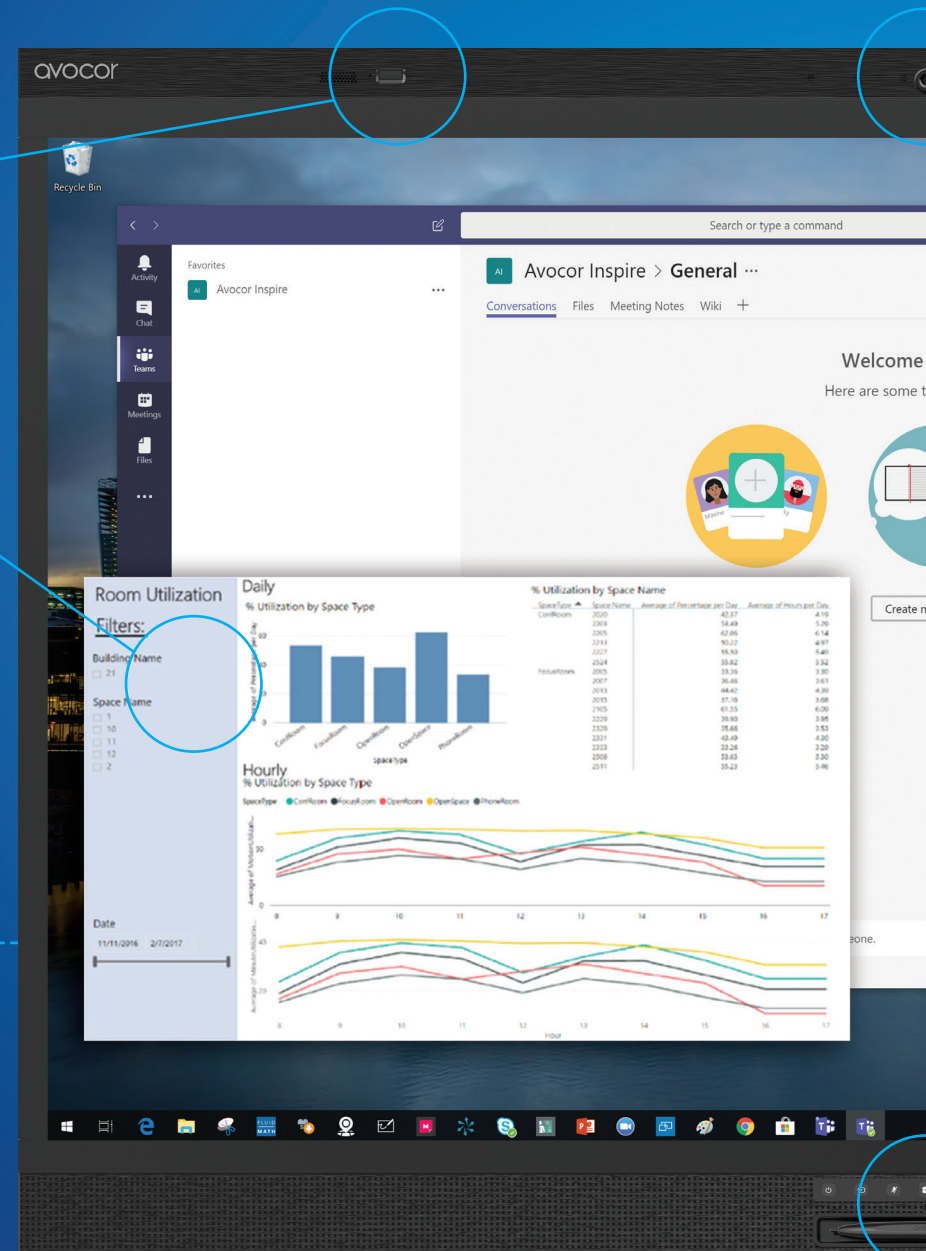

In-built sensors that connect to the Microsoft Azure IoT Digital Twins platform enable organizations to measure environmental data such as room temperature to improve facilities and meeting ROI

A single USB-C cable delivers a frustration-free user experience when getting meetings started with no more struggling to find image sources or connect additional cables. The cable also provides hardwire Internet access, powering the connected device at the same time