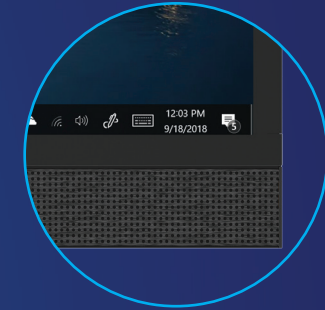

In-built sensors that connect to the Microsoft Azure IoT Digital Twins platform enable organizations to measure environmental data such as room temperature to improve facilities and meeting ROI

A single USB-C cable delivers a frustration-free user experience when getting meetings started with no more struggling to find image sources or connect additional cables. The cable also provides hardwire Internet access, powering the connected device at the same time

avocor

to the team!
things to get going...

more channels

Open the FAQ

12:03 PM
9/18/2018

The integrated, Full HD conference camera, stereo speakers and active, far-field microphone array create the ideal video collaboration environment for the meeting space

4K screen resolution combined with the latest generation of InGlass™ touch technology delivers an exceptionally smooth, responsive touch experience that is pixel-perfect

Front of display control buttons allow for instant control of the display and includes a dedicated Windows key to access your documents quickly and easily