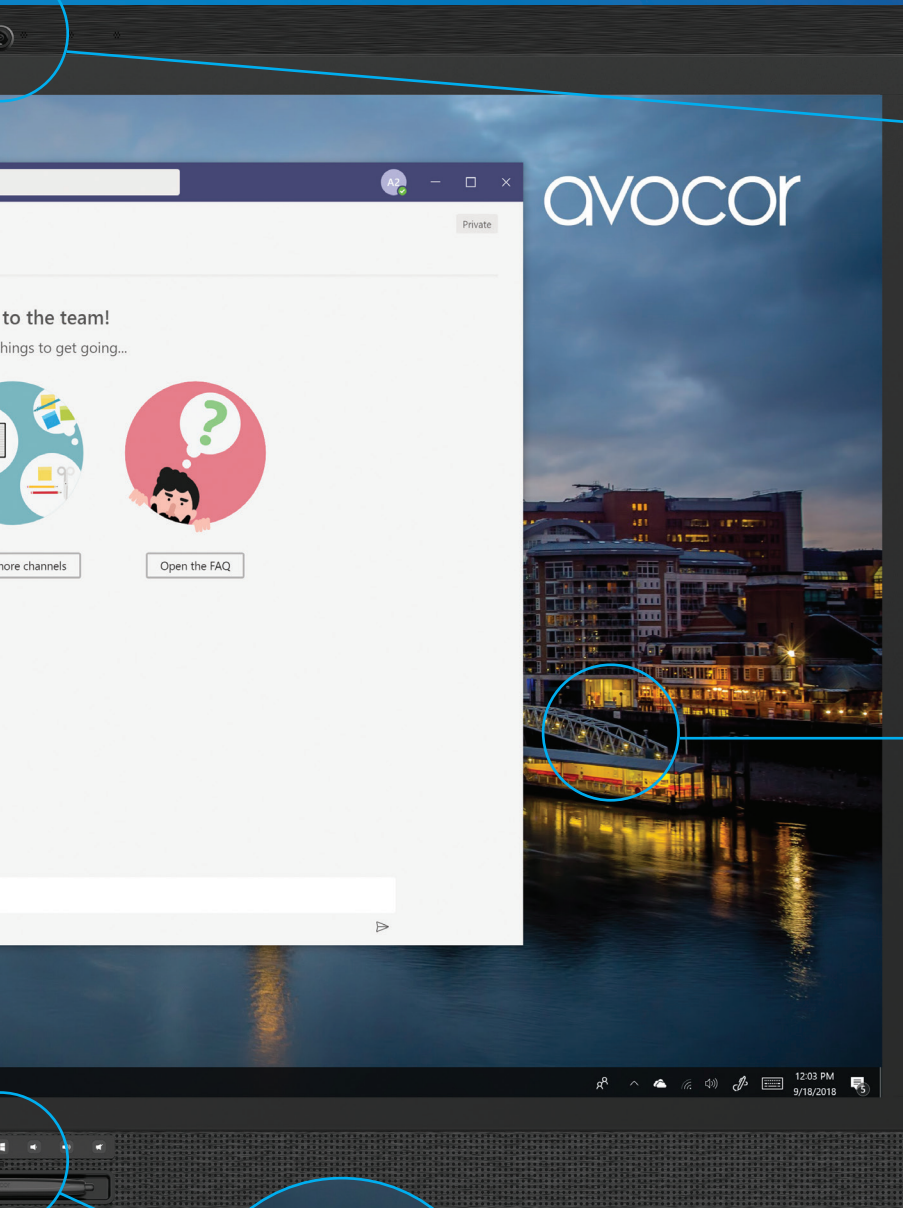

Windows collaboration displays by Avocor are created in partnership with Microsoft to enhance the meeting experience.

With the average meeting taking around 10 minutes to get started, Avocor's WCD uses a single-cable solution enabling users to connect their laptop to the display quickly. The cable transmits 4K video, touch, USB control, internet and power for fast frustration-free use. Smart switching makes multiple-user collaboration quick and straightforward.

This all-in-one integrated solution combines a premium conference camera, stereo speakers and an active, far-field microphone array to create a video collaboration environment. Uniquely, Windows collaboration displays by Avocor include in-built, IoT sensors that connect to the Microsoft Azure Digital Twins platform measuring environmental data such as room temperature and light levels to provide intelligent data for facilities managers.

In-built sensors that connect to the Microsoft Azure IoT Digital Twins platform enable organizations to measure environmental data such as room temperature to improve facilities and meeting ROI

A single USB-C cable delivers a frustration-free user experience when getting meetings started with no more struggling to find image sources or connect additional cables. The cable also provides hardwire Internet access, powering the connected device at the same time