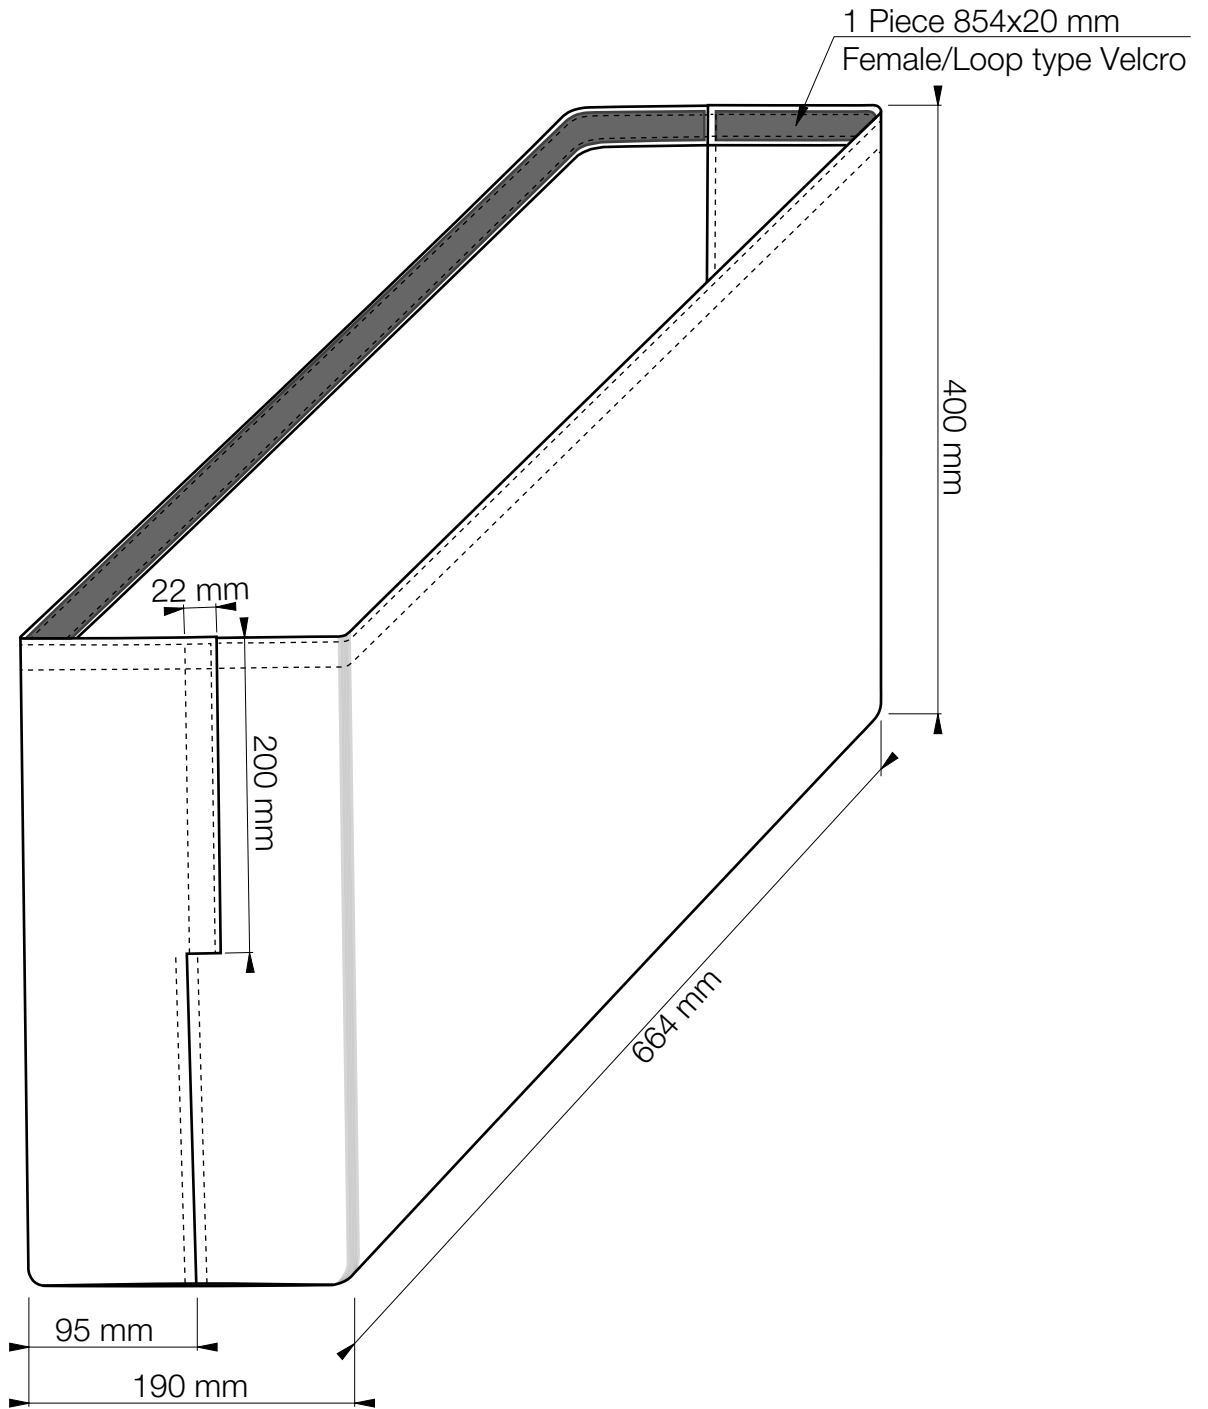

■ 935-TP56  
Powerdot Bag for 935-TP05, Dark grey

**Oriented view**

■ 935-TP56  
Powerdot Bag for 935-TP05, Dark grey

**Oriented view**