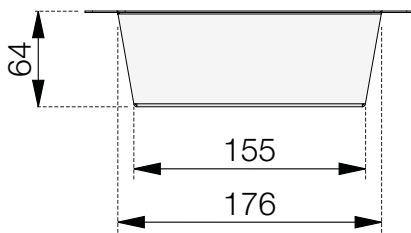

## Powerdot Tray for 5 Powerdot

### Side View

Bottom surface of tray: **674 x 154 & (5x) Ø79 holes**