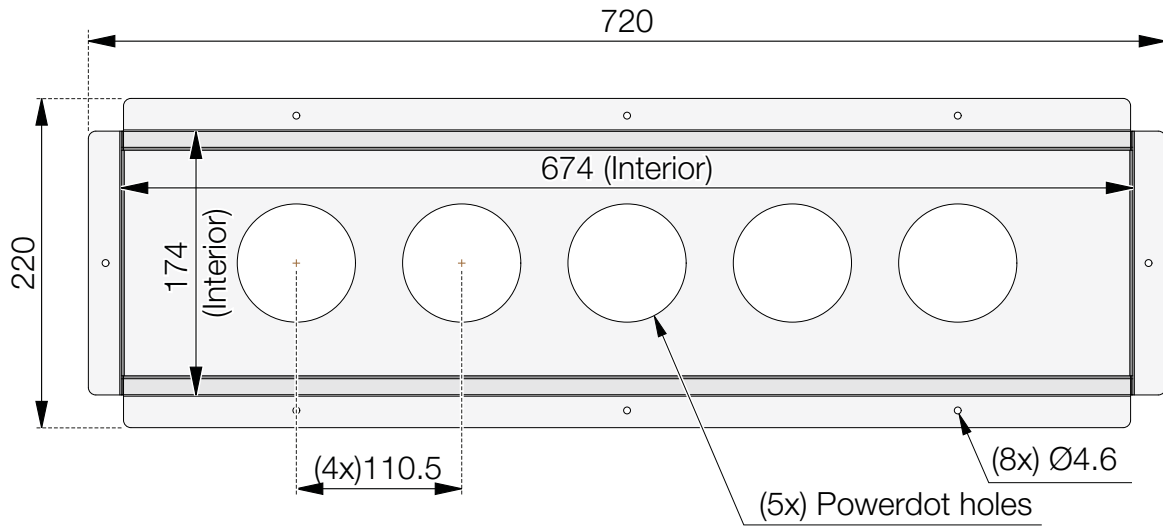

## Powerdot Tray for 5 Powerdot

### Side View

Bottom surface of tray: **674 x 154 & (5x) Ø79 holes**