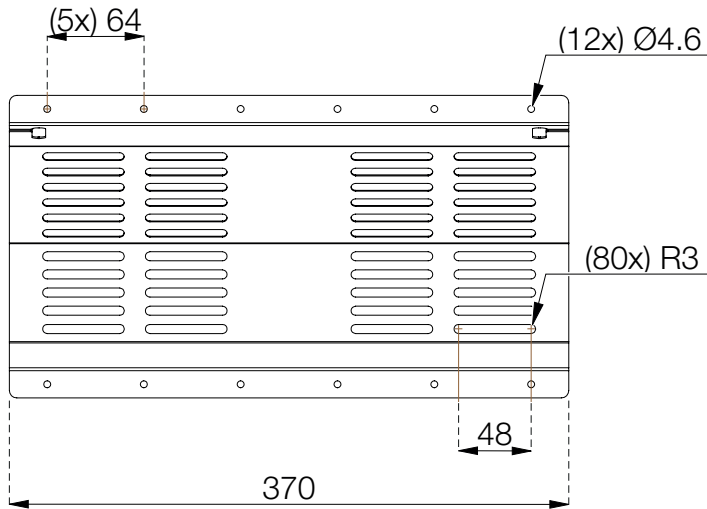

## Axessline PDU Tray, 370 x 200 mm

### Top view

### Side view

### Oriented view