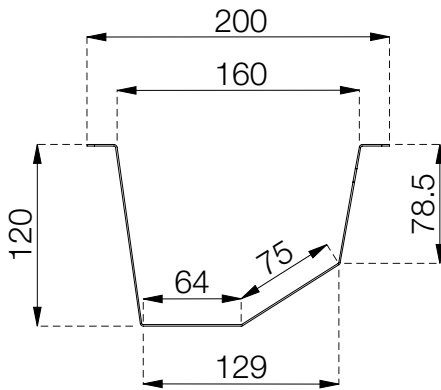

## Axessline PDU Tray, 370 x 200 mm

### Top view

### Side view

### Oriented view