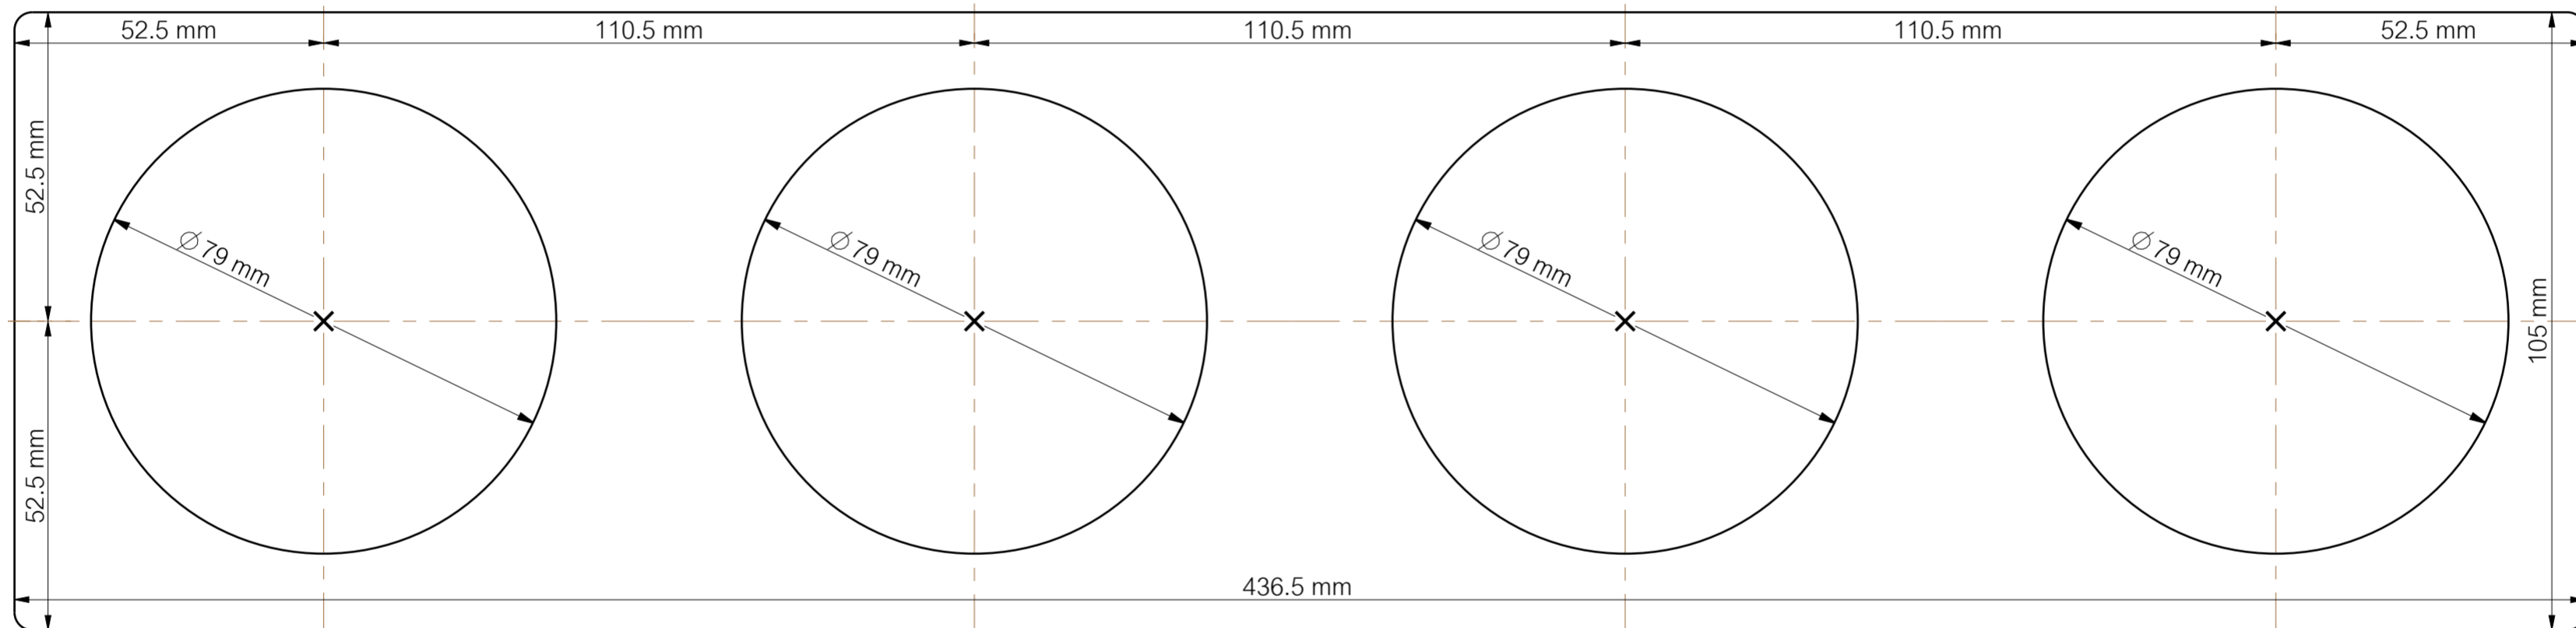

Powerdot 4-line Metal Frame - DRILLING TEMPLATE

935-PF04W, 935-PF04, 935-PF04B

NOTE! 1:1 scale. To use as a drilling template, print on A2 paper.