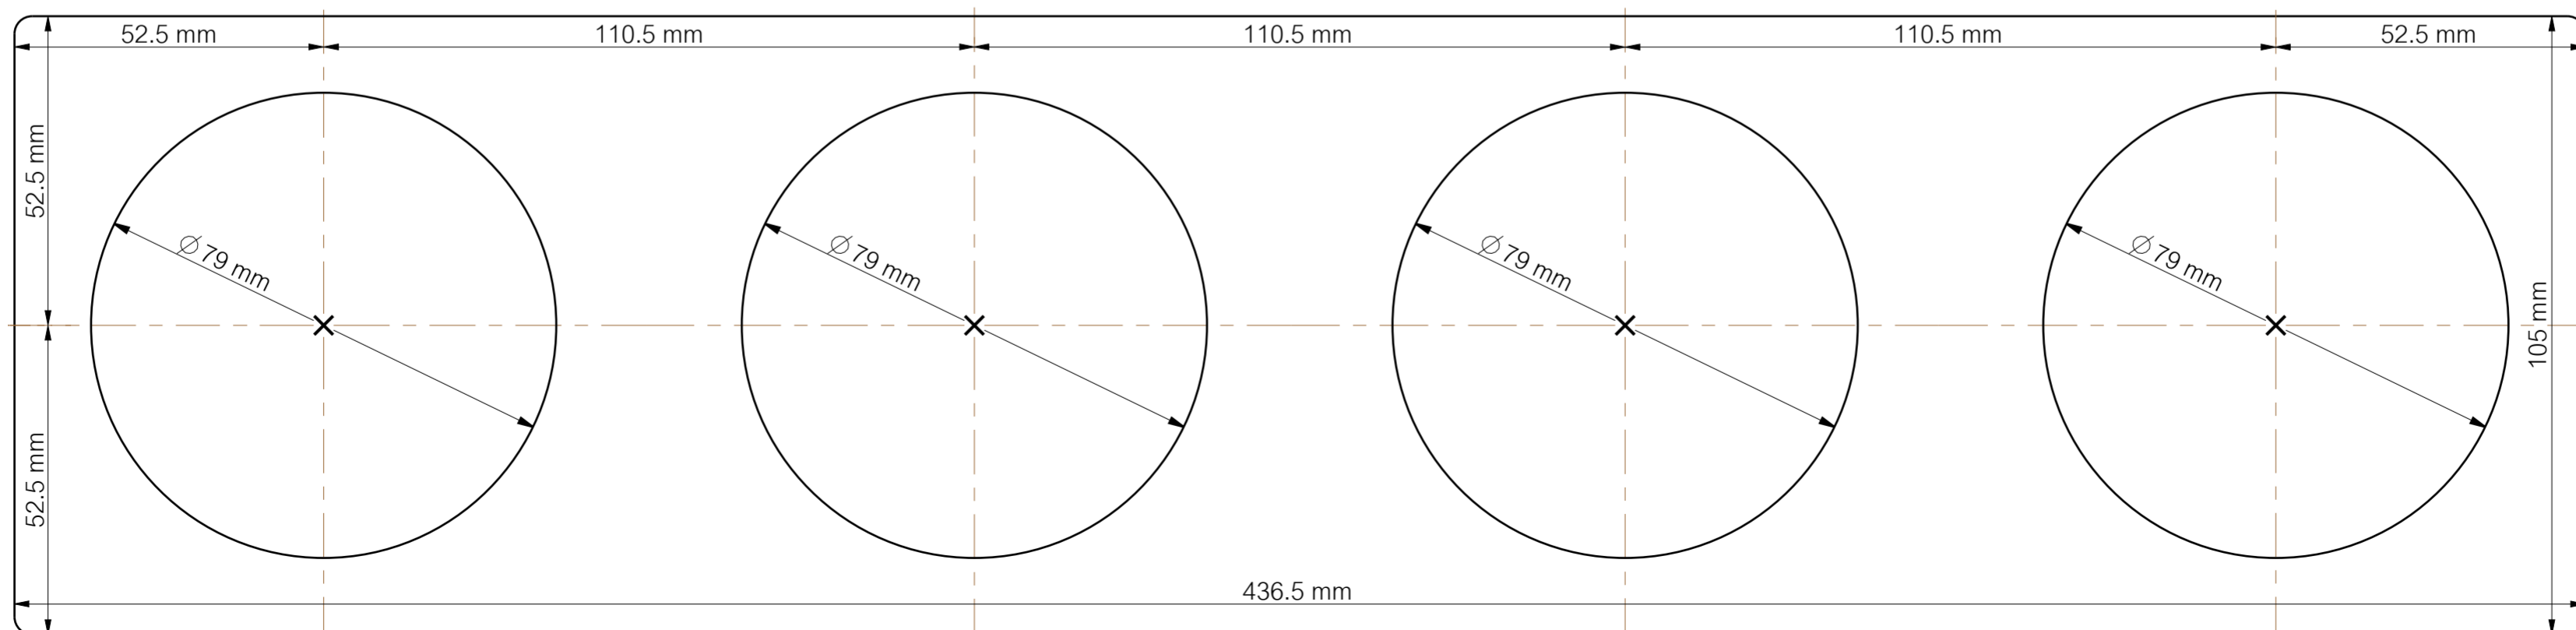

Powerdot 4-line Metal Frame - DRILLING TEMPLATE

935-PF04W, 935-PF04, 935-PF04B

NOTE! 1:1 scale. To use as a drilling template, print on A2 paper.