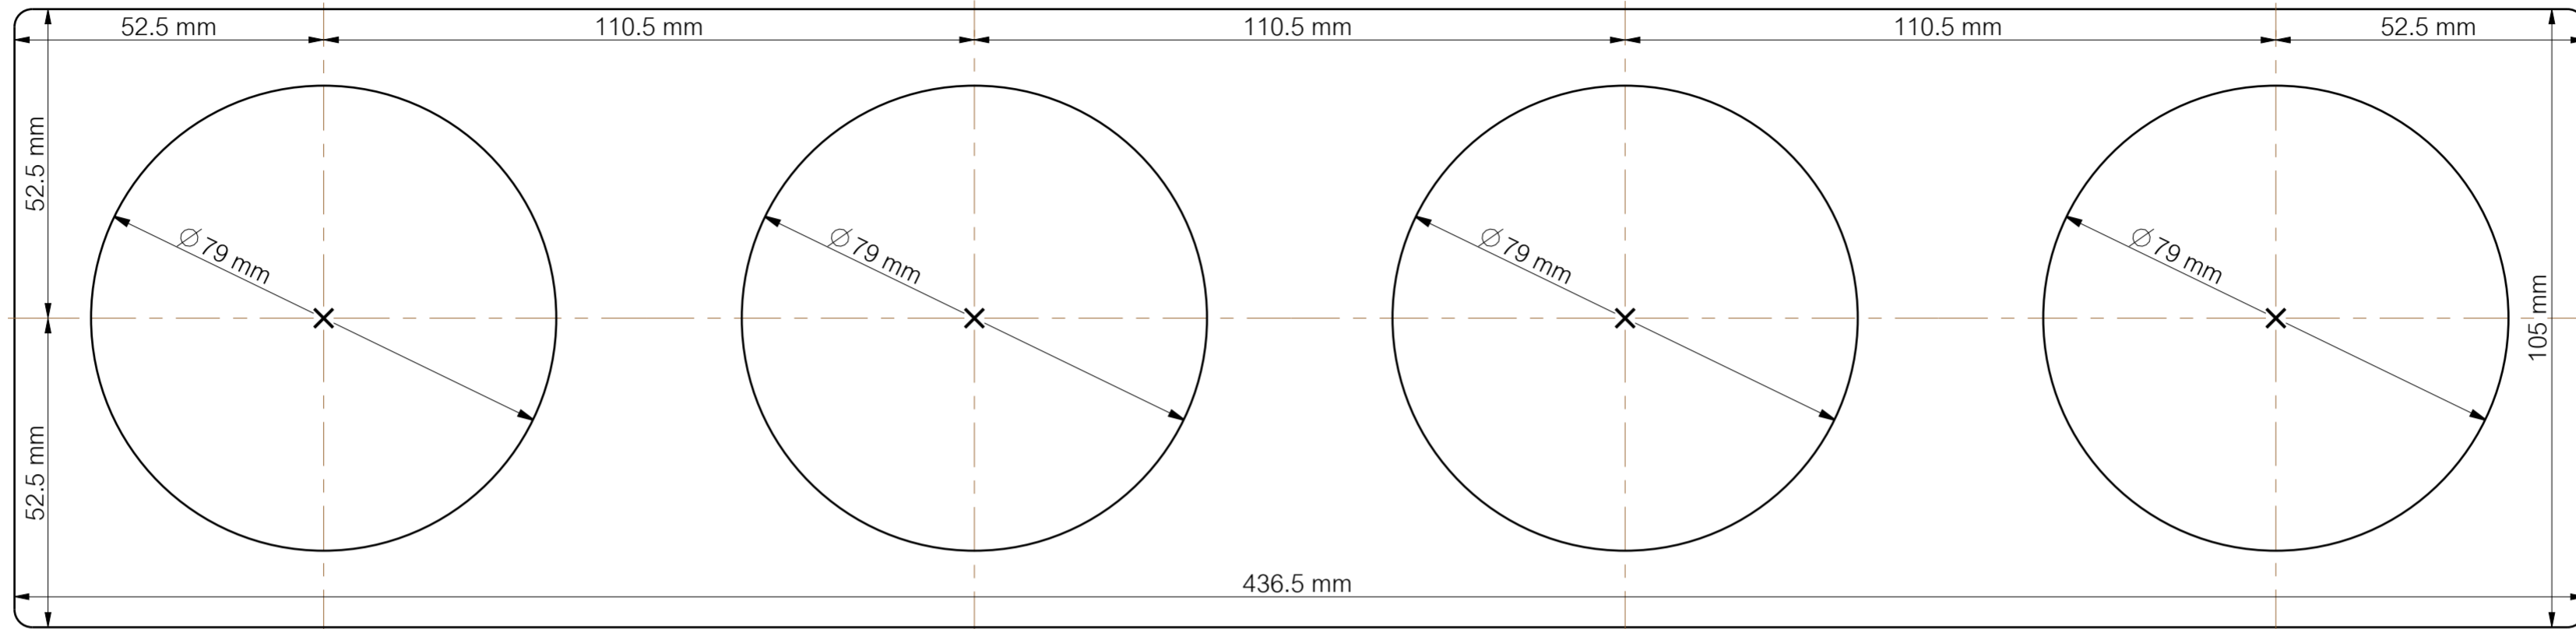

Powerdot 4-line Metal Frame - DRILLING TEMPLATE

935-PF04W, 935-PF04, 935-PF04B

NOTE! 1:1 scale. To use as a drilling template, print on A2 paper.