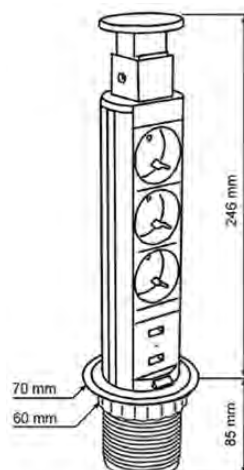

## Access to power, data and USB

Includes terminal strips that are integrated into the PopUp, which allows for easy mounting in desktop and cabinet furniture. A practical option in both the office and home environments. With a simple press on the top the power bar is easily lifted to its open position.

Easily "popup" the unit.

CUT OUT IN TABLETOP  
 Ø 60 MM  
 PRODUCT  
 Ø 70 MM

CE CERTIFIED ACCORDING TO CE STANDARD

3 POWER

2 USB-CHARGER

### SPECIFICATIONS

- 2 Power, 2 USB-chargers  
5 V, 2.1 A max
- Level locking
- Hole diameter 60 mm
- 250 V, 16 A, Max 3500 W. Grounded.
- Cables:
  - 1 x 1.5 m Schuko-cable
  - 1 x 0.3 m USB B
- Part no. 935-P63U