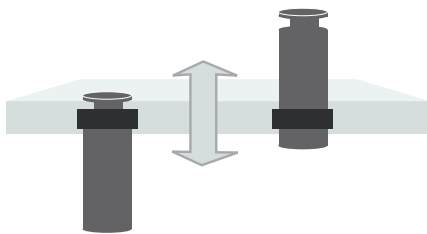

## Access to power, data and USB

Includes terminal strips that are integrated into the PopUp, which allows for easy mounting in desktop and cabinet furniture. A practical option in both the office and home environments. With a simple press on the top the power bar is easily lifted to its open position.

Easily "popup" the unit.

CUT OUT IN TABLETOP  
 Ø 60 MM  
 PRODUCT  
 Ø 70 MM

CE CERTIFIED ACCORDING TO CE STANDARD

3 POWER

2 USB-CHARGER

### SPECIFICATIONS

- 2 Power, 2 USB-chargers  
5 V, 2.1 A max
- Level locking
- Hole diameter 60 mm
- 250 V, 16 A, Max 3500 W. Grounded.
- Cables:
  - 1 x 1.5 m Schuko-cable
  - 1 x 0.3 m USB B
- Part no. 935-P63U