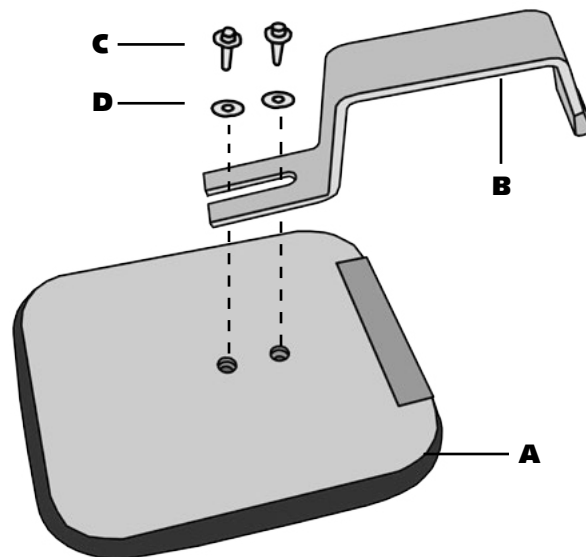

Arm Support User Guide

Part no 459-4024

Package contains:

A - Arm Support

B - Desk hook

C - Screw

D - Washer

E - Allen key

1

2