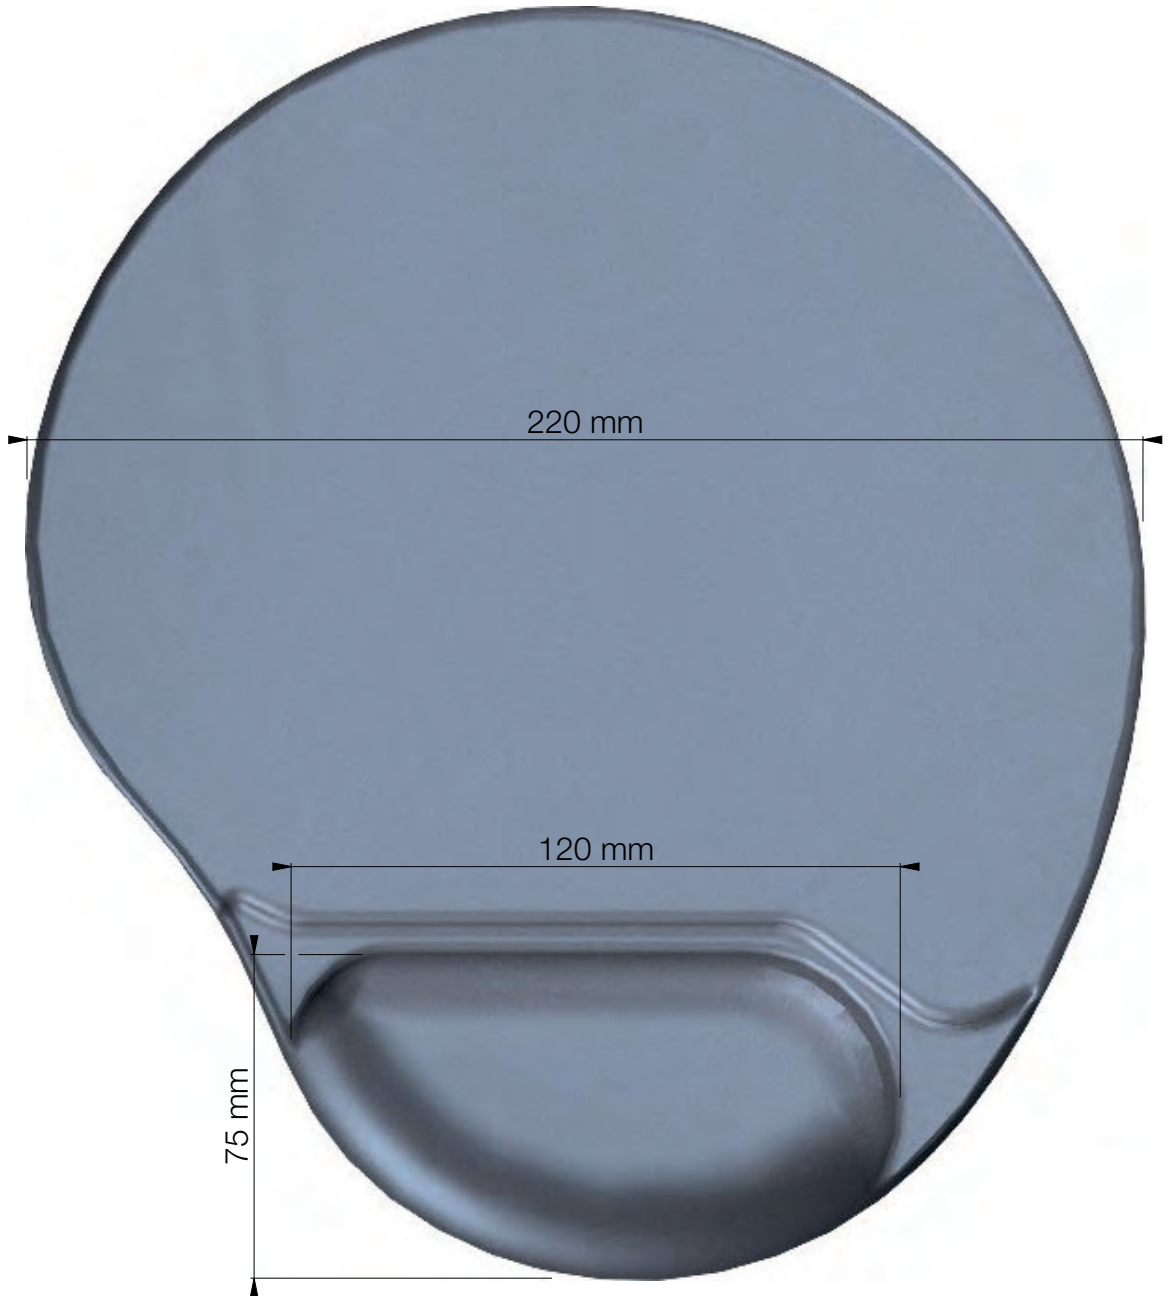

■ 455-2415

Comfort Gel, Wrist Support, Mouse Pad

Top View

Side View