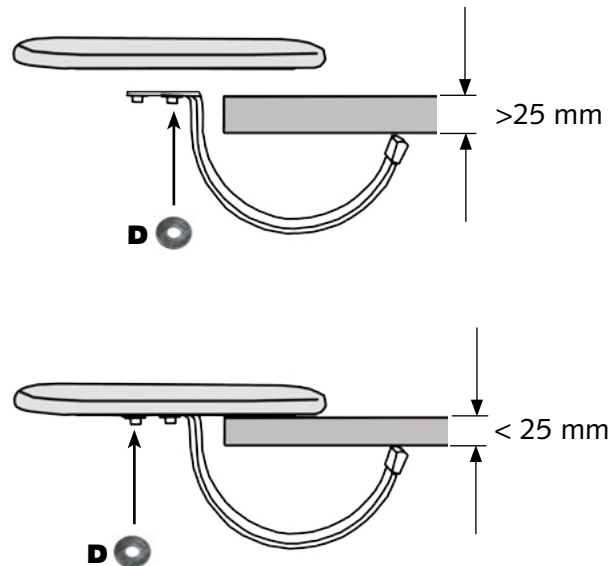

E - Allen key

1

2

3

Accessories:

440-E817

Desk bracket /
Fixed mounting

Arm Support for Ergosluder Plus+