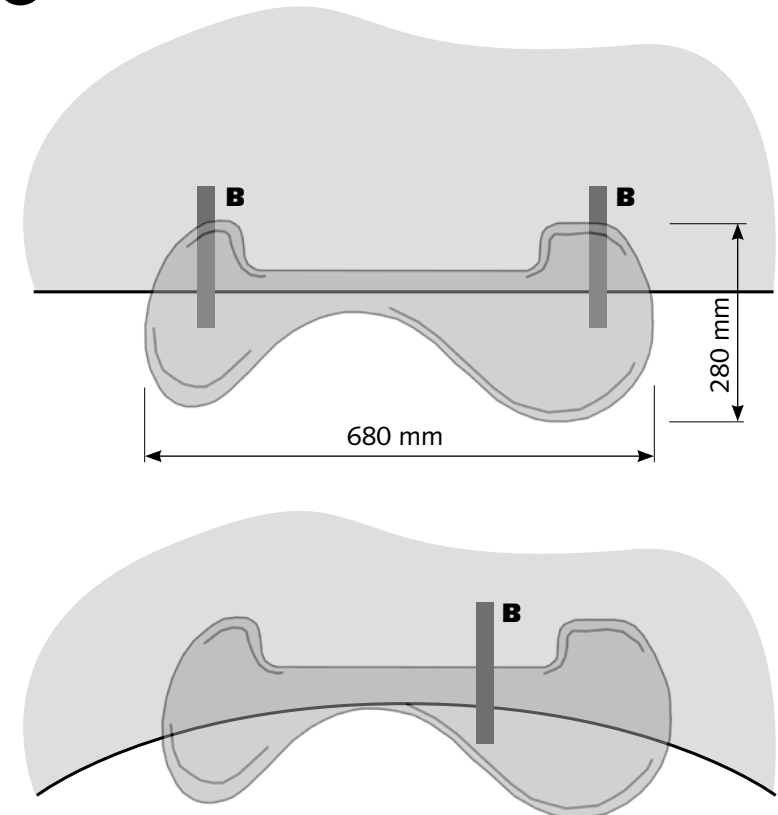

Arm Support for Ergosliver Plus+

Part no 440-E815

by
Kondator
www.kondator.se

Package contains:

A - Arm Support

B - Desk hook

C - Screw

D - Washer

E - Allen key

1

2

3

Accessories:

440-E817

Desk bracket /
Fixed mounting

Arm Support for Ergosluder Plus+

Part no 440-E815

by
Kondator
www.kondator.se