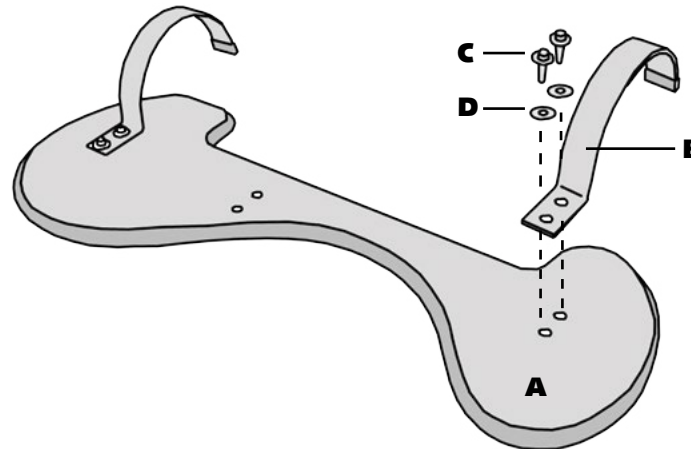

Arm Support for Ergosliver Plus+

Part no 440-E815

by
Kondator
www.kondator.se

Package contains:

A - Arm Support

B - Desk hook

C - Screw

D - Washer

E - Allen key

1

2

3

Accessories:

440-E817

Desk bracket /
Fixed mounting

Arm Support for Ergosluder Plus+