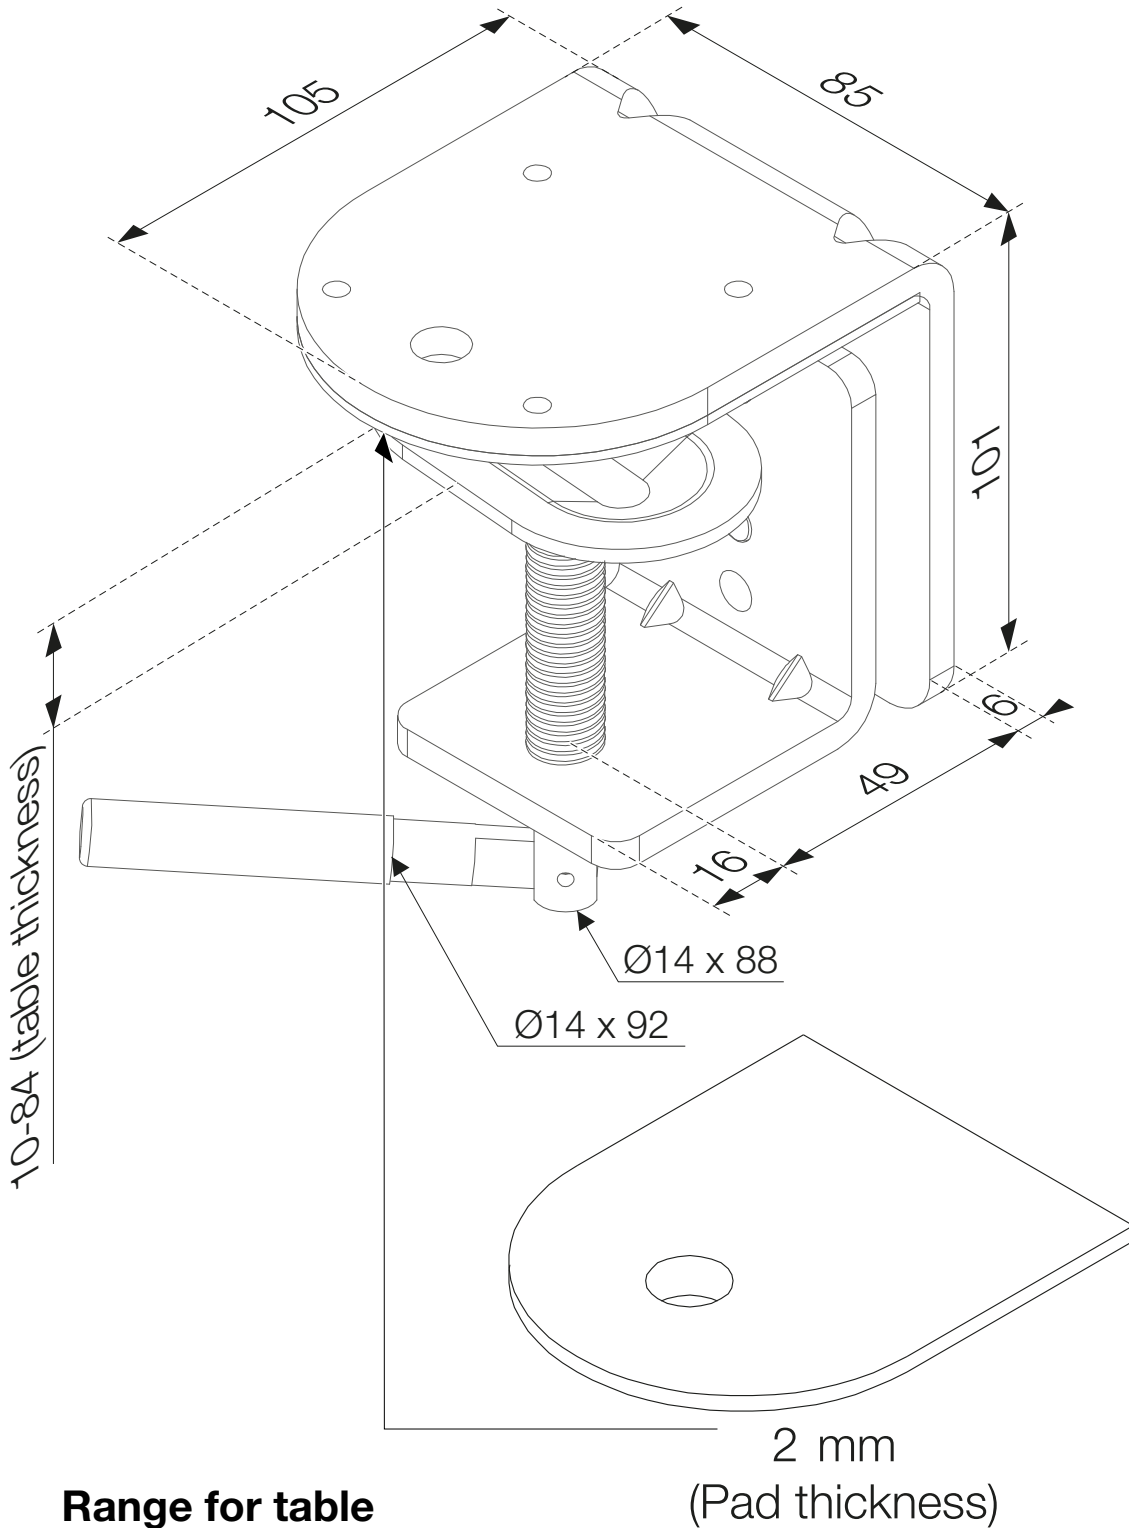

- 438-LC25
- 438-LC25W
- 438-LC25B

Monitor Arm Oslo with firmer table clamp

Oriented View

See next page for a close up of the clamp

- 10-84 mm (table thickness)

- 438-LC25
- 438-LC25W
- 438-LC25B

Monitor Arm Oslo with firmer table clamp

Oriented View

Range for table thickness

- 10-84 mm