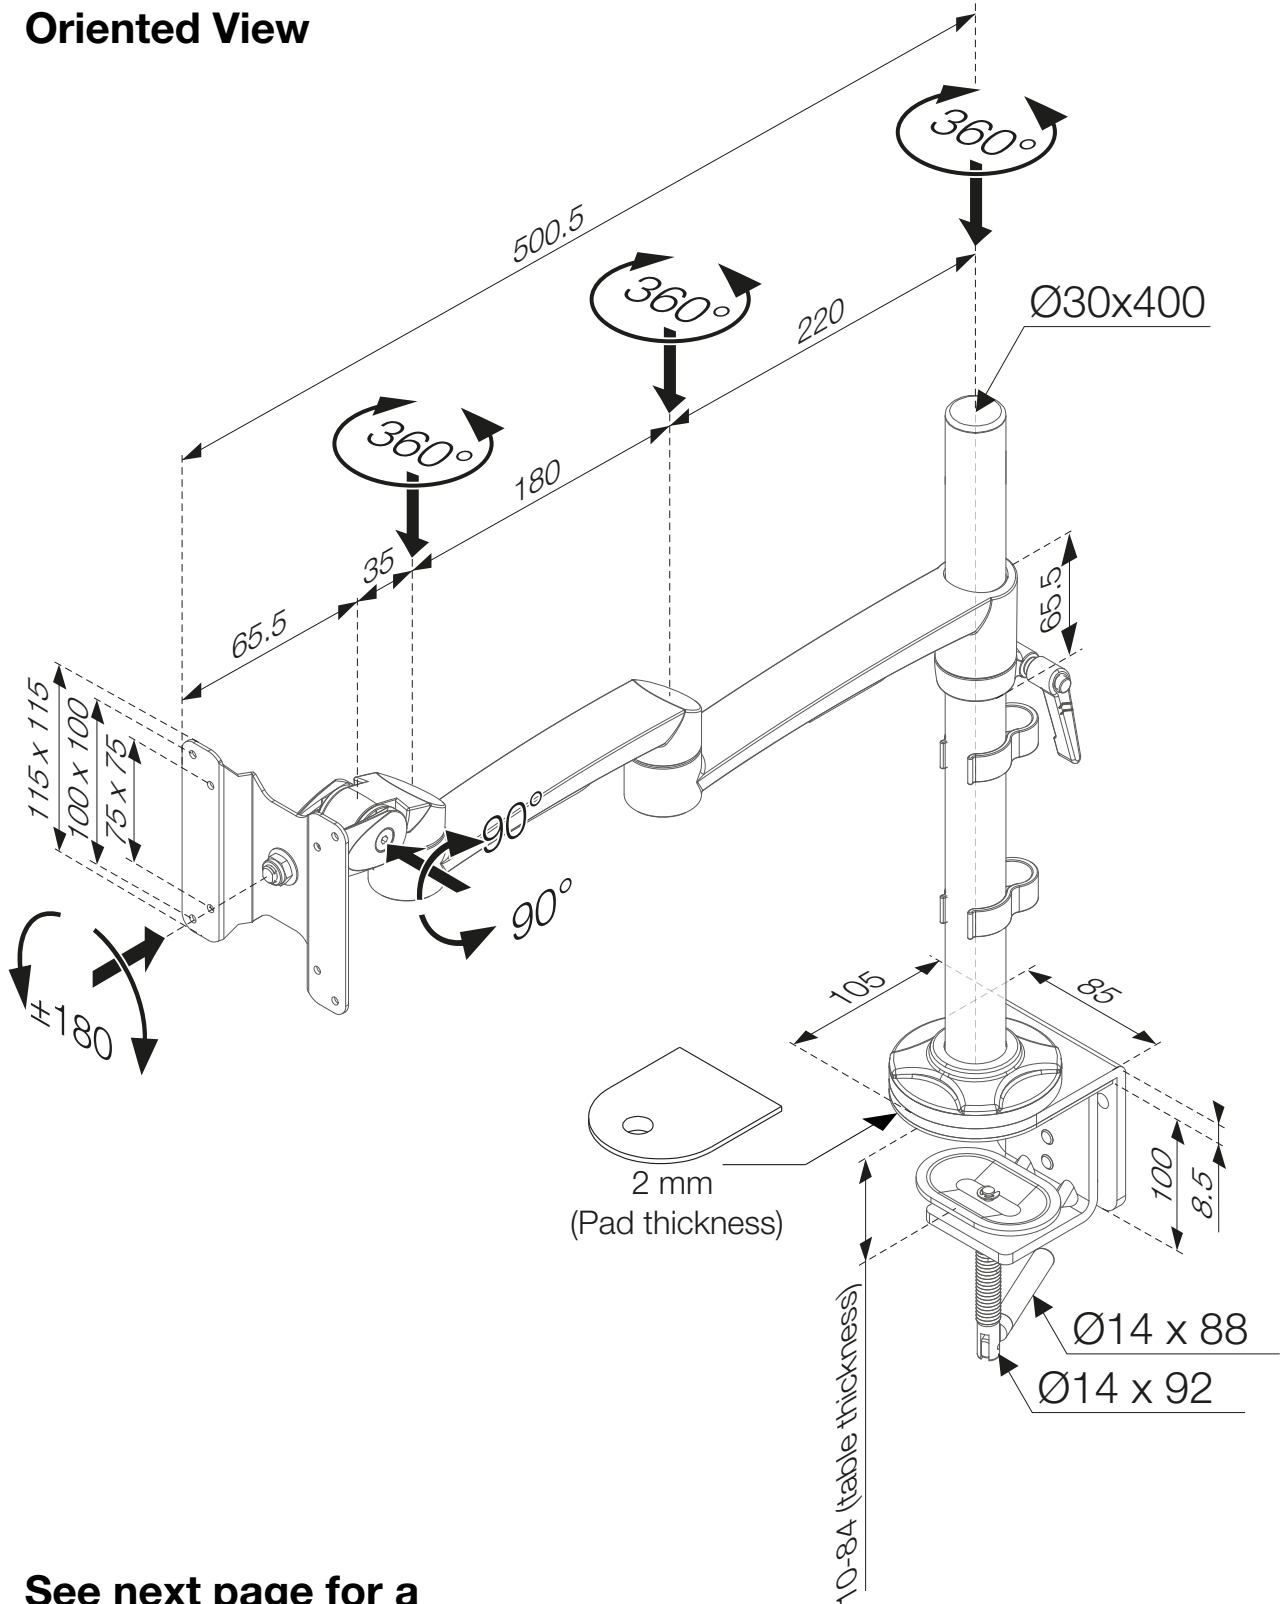

- 438-LC25
- 438-LC25W
- 438-LC25B

Monitor Arm Oslo with firmer table clamp

Oriented View

See next page for a close up of the clamp

- 10-84 mm (table thickness)

- 438-LC25
- 438-LC25W
- 438-LC25B

Monitor Arm Oslo with firmer table clamp

Oriented View

Range for table thickness

- 10-84 mm