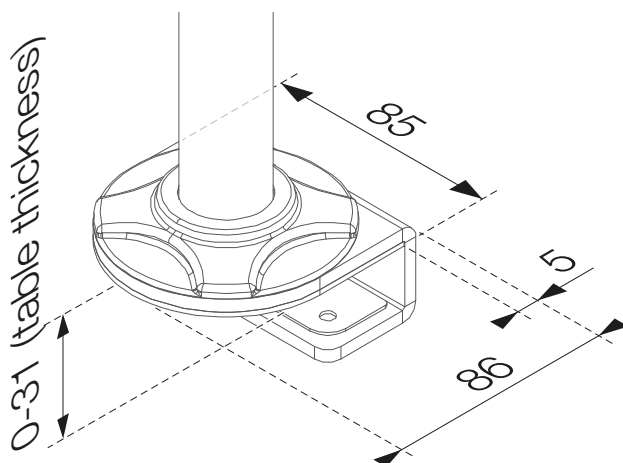

- 438-LC22
- 438-LC22W
- 438-LC22B

Monitor Arm OSLO - DUO

Oriented View

Close up (Table Clamp)

Range for table thickness

- 0-31 mm

Maximum rec. monitor width

- (2x) 768 mm