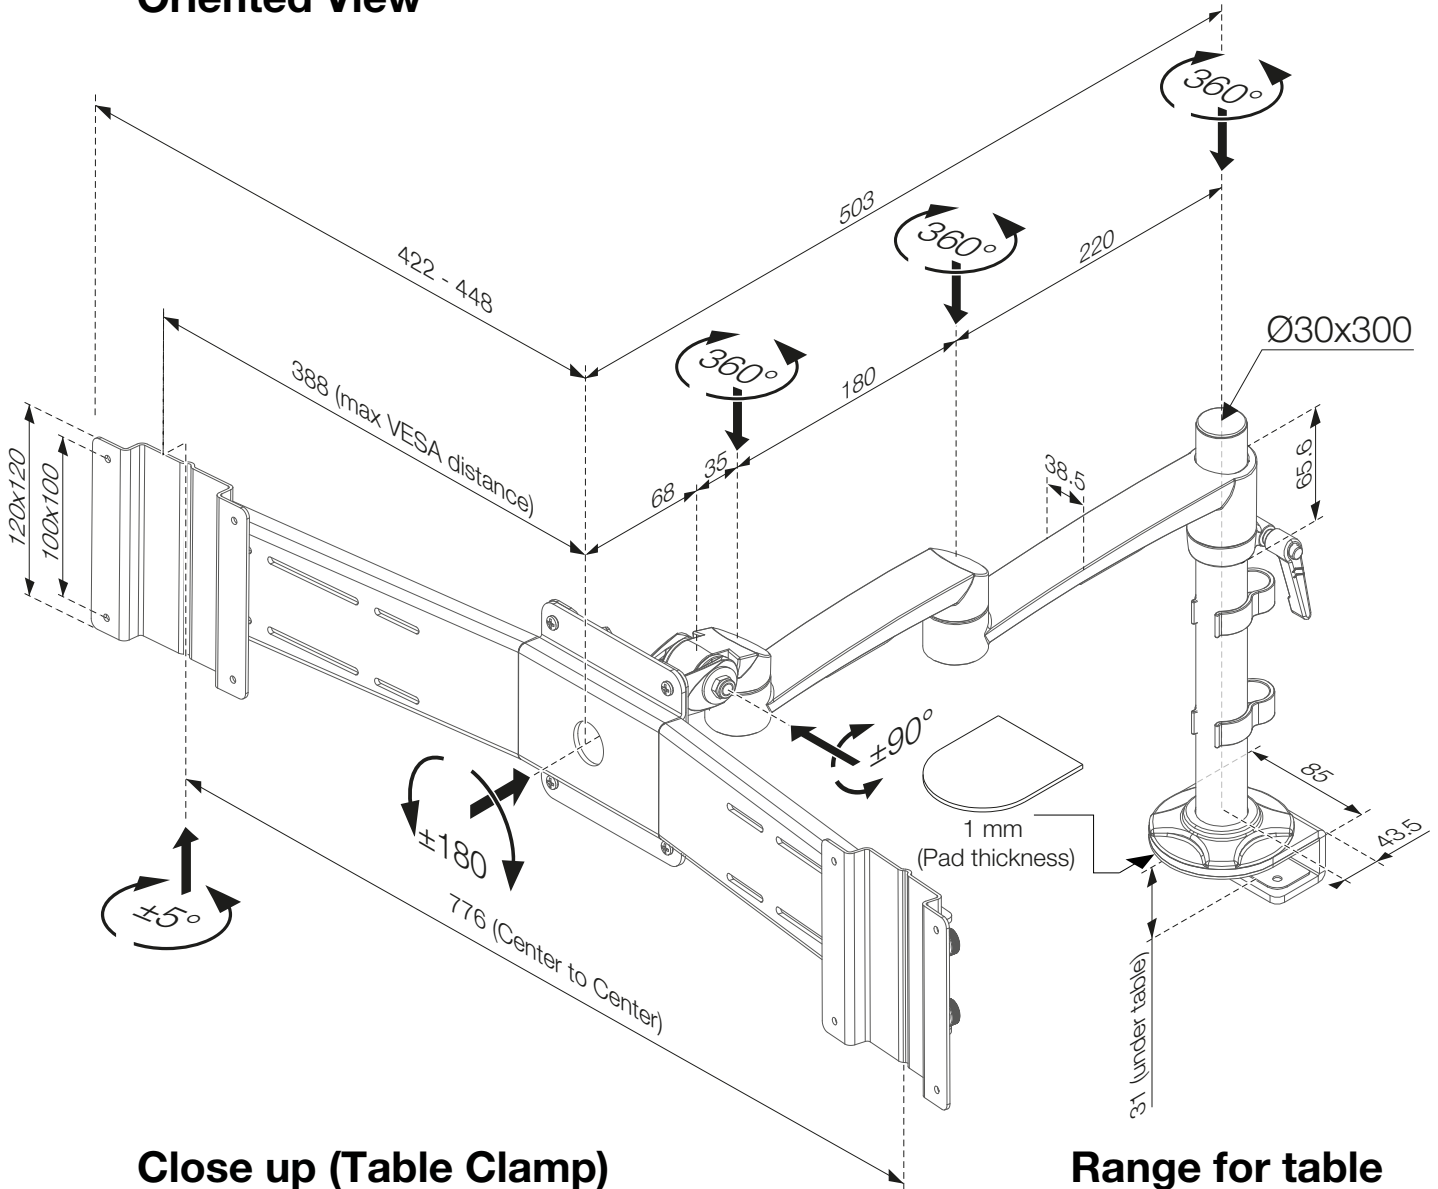

- 438-LC22
- 438-LC22W
- 438-LC22B

Monitor Arm OSLO - DUO

Oriented View

Close up (Table Clamp)

Range for table thickness

- 0-31 mm

Maximum rec. monitor width

- (2x) 768 mm