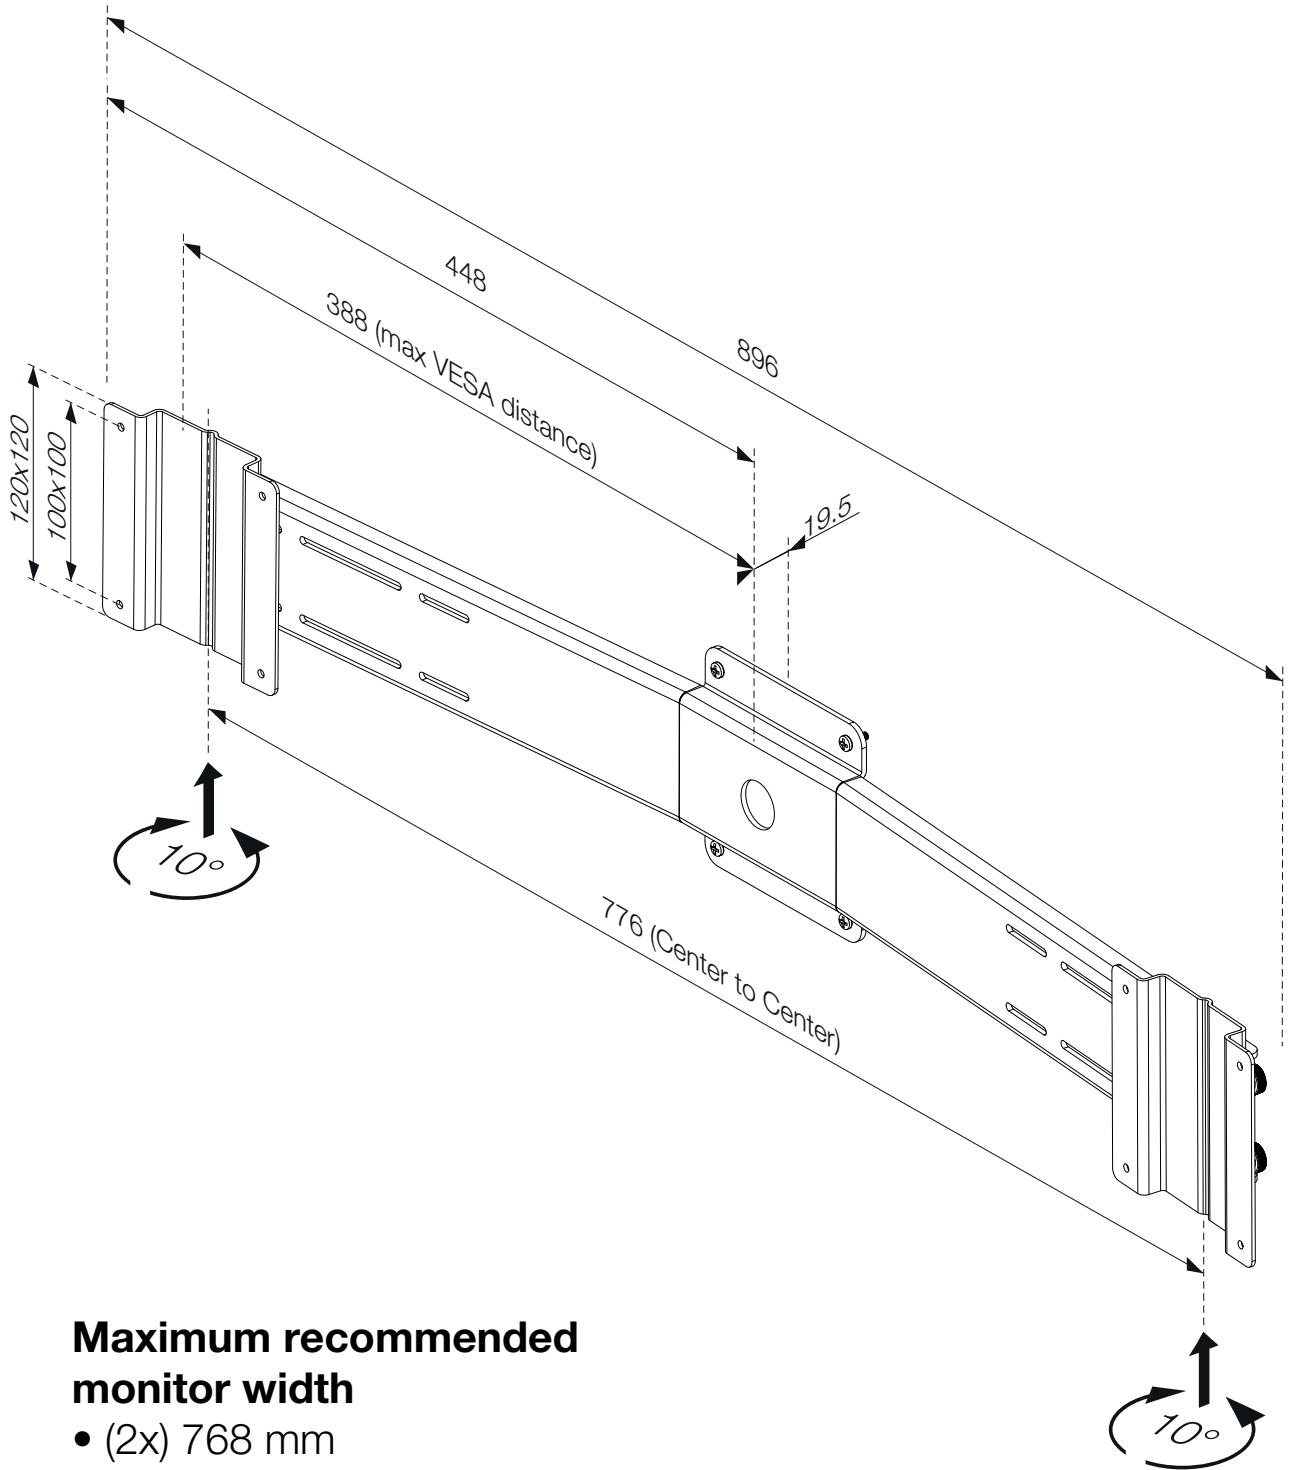

- 438-LB15
- 438-LB15W
- 438-LB15B

## Monitor Dual Bar to Oslo

### Oriented View

### Maximum recommended monitor width

- (2x) 768 mm