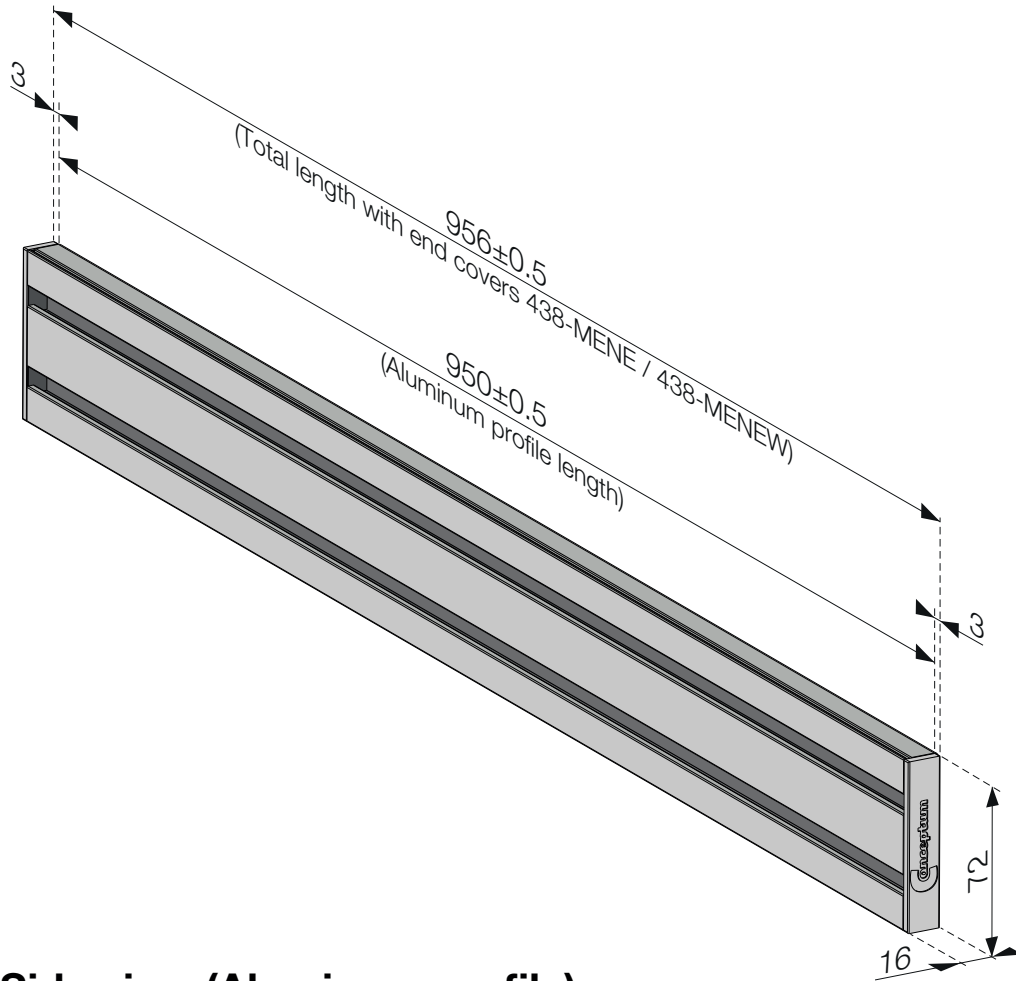

## Conceptum M Profile, 950 mm

### Oriented view

### Side view (Aluminum profile)