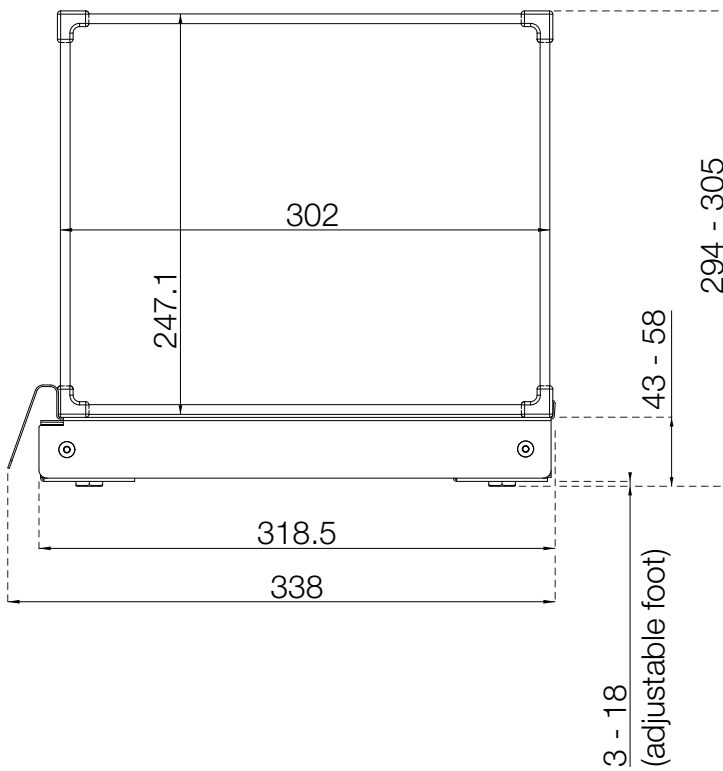

435-4492

Extended Mappi Cradle

Front view

Side view

435-4492

Extended Mappi Craddle

Side view - expansion dimensions