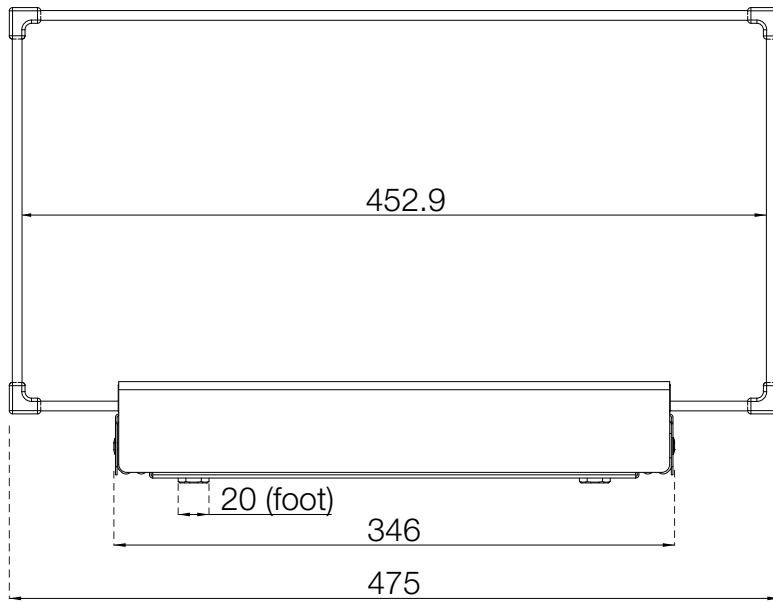

435-4492

Extended Mappi Cradle

Front view

Side view

435-4492

Extended Mappi Craddle

Side view - expansion dimensions