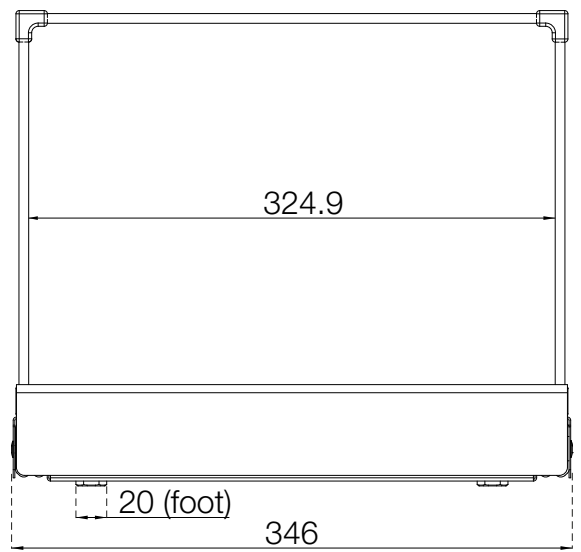

- 435-4491
- 435-4495

Mappi File Expansion

Side view

Front view

Side view - expansion dimensions