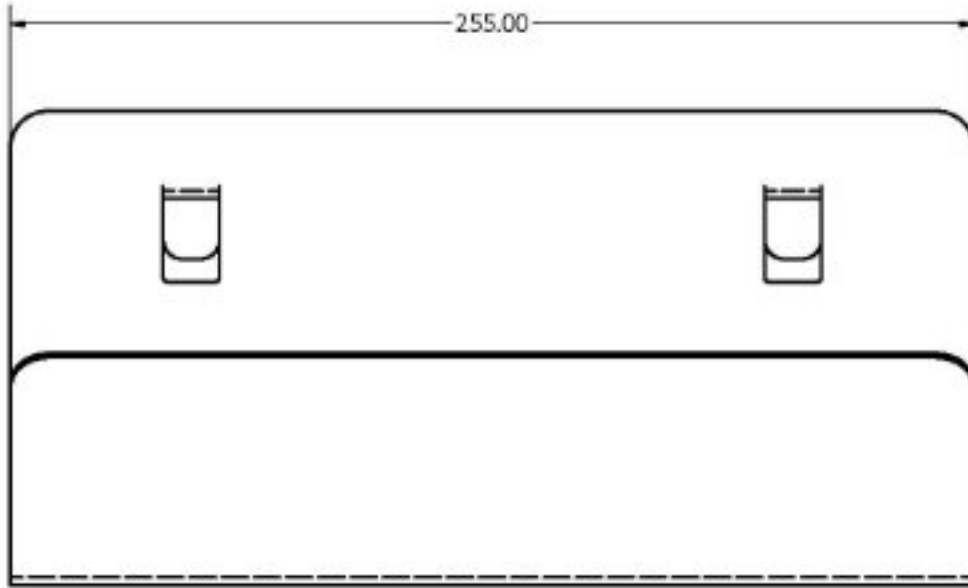

430-WA12
LiftSystem Extra Shelf, Silver

Front View

Side View