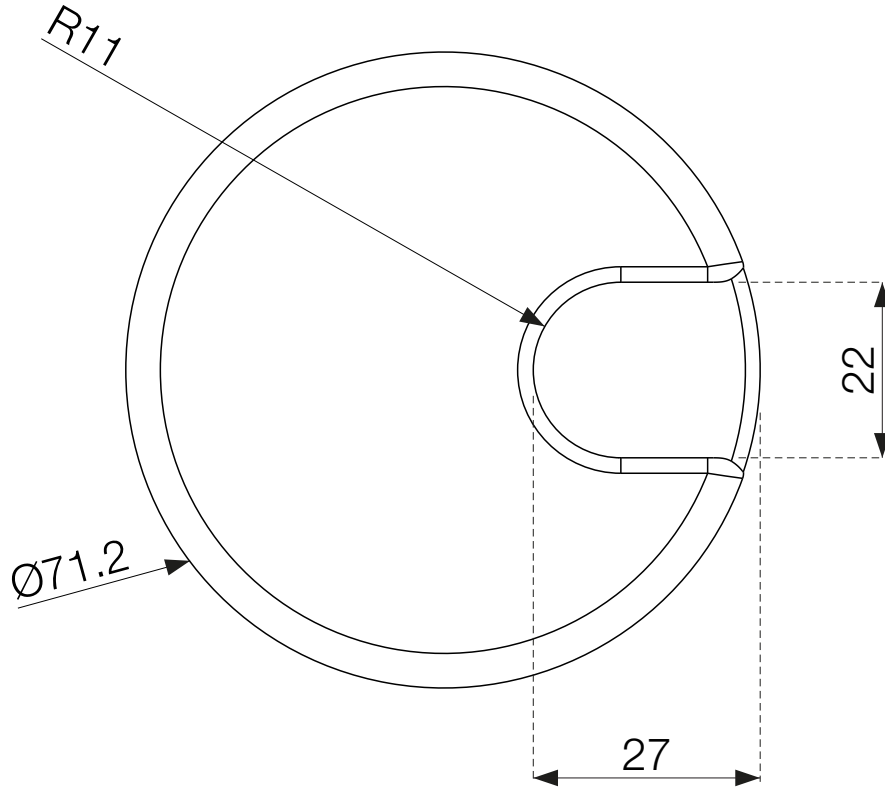

- 429-KS37
- 429-KS37W
- 429-KS37B

## Cable feed-through, Ø60 mm

### Top view

### Side view