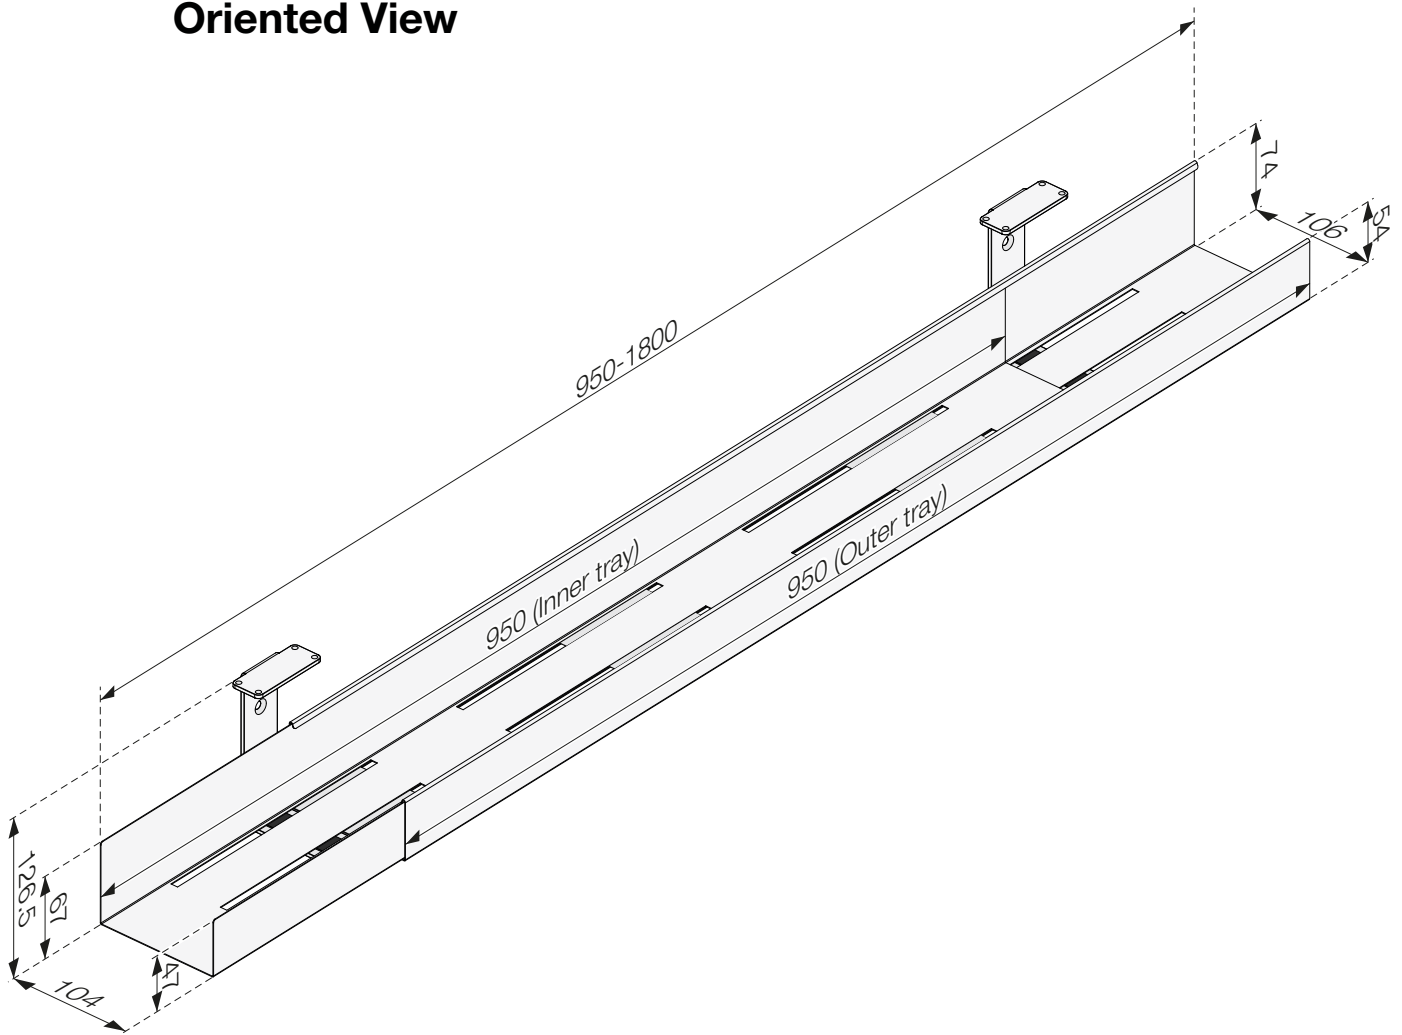

## Cable Tray Expand - adjustable 950-1800 mm

2 slideable trays where the larger is fitted into the smaller tray. Adjustable in length

### Oriented View

### Oriented View - Tray Hooks