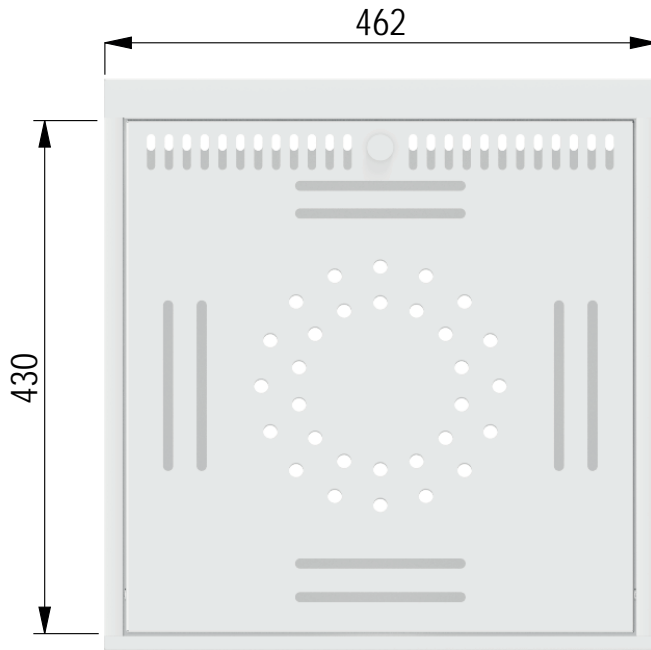

□ 428-LU50W

■ 428-LU50

Classic Pen & Gadget holder

Front View

Top View

Side View