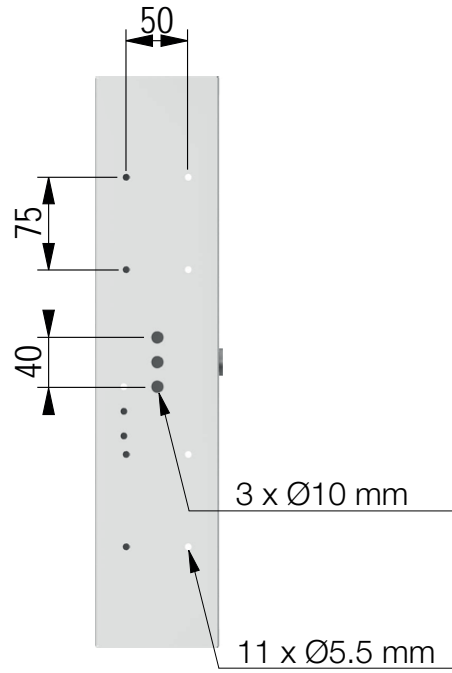

□ 428-LU50W

■ 428-LU50

Classic Pen & Gadget holder

Front View

Top View

Side View