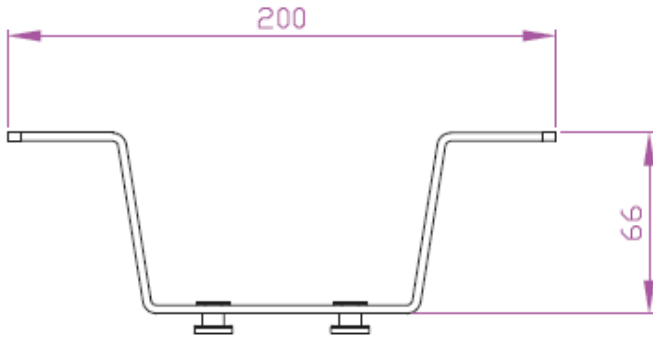

427-CS08
Desk Spacer, + 65 mm

Front View

Side View

Top View