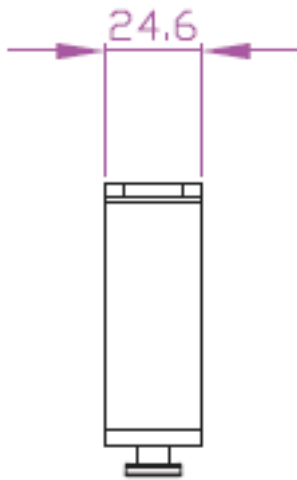

427-CS08
Desk Spacer, + 65 mm

Front View

Side View

Top View